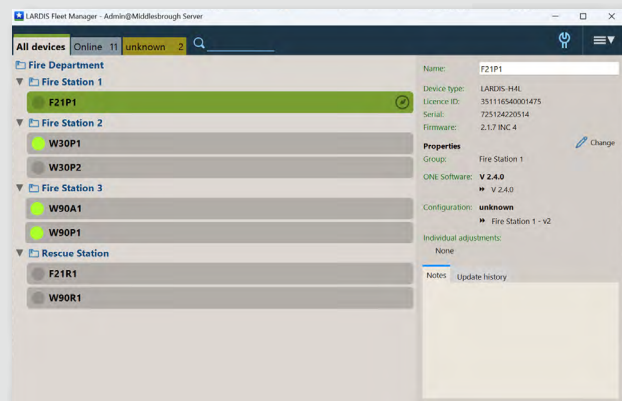

LARDIS:ONE FLEET MANAGEMENT

Fleet management without detours –
easy overview & quick updates

LARDIS

LARDIS:ONE Fleet Management

Clearly organised, flexible, over-the-air

Whether it's changing the configuration, software updates or new maps.

With LARDIS:ONE Fleet Management, you have everything under control - from the comfort of your desk.

Your fleet is automatically updated via WiFi or 4G as soon as a vehicle is on the network.

Everything at a glance

With LARDIS:ONE Fleet Manager, you have your entire fleet under control at all times:

- **Clear display of all vehicles**
Current configuration and software versions, notes and history
- **Group management**
Combine similar vehicles into groups. This allows you to update all vehicles at once with just a few clicks. Individual customisations are no problem at all and are retained when changes are made to the base configuration.
- **Security**
You can use certificates to ensure that your devices can only be changed via fleet management. Tampering is impossible.
- **User management**
If required, you can restrict access to functions and vehicle groups for individual users.