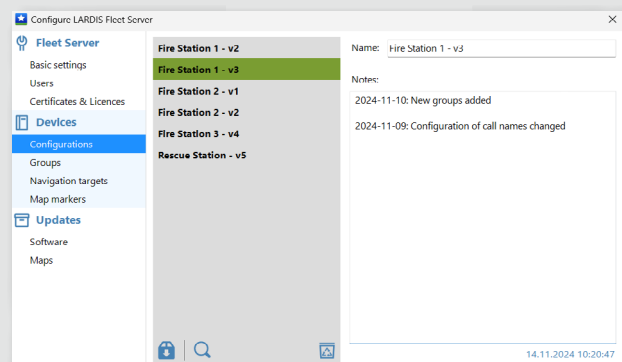

Everything at a glance

With LARDIS:ONE Fleet Manager, you have your entire fleet under control at all times:

- **Clear display of all vehicles**
  Current configuration and software versions, notes and history
- **Group management**
  Combine similar vehicles into groups. This allows you to update all vehicles at once with just a few clicks. Individual customisations are no problem at all and are retained when changes are made to the base configuration.
- **Security**
  You can use certificates to ensure that your devices can only be changed via fleet management. Tampering is impossible.
- **User management**
  If required, you can restrict access to functions and vehicle groups for individual users.