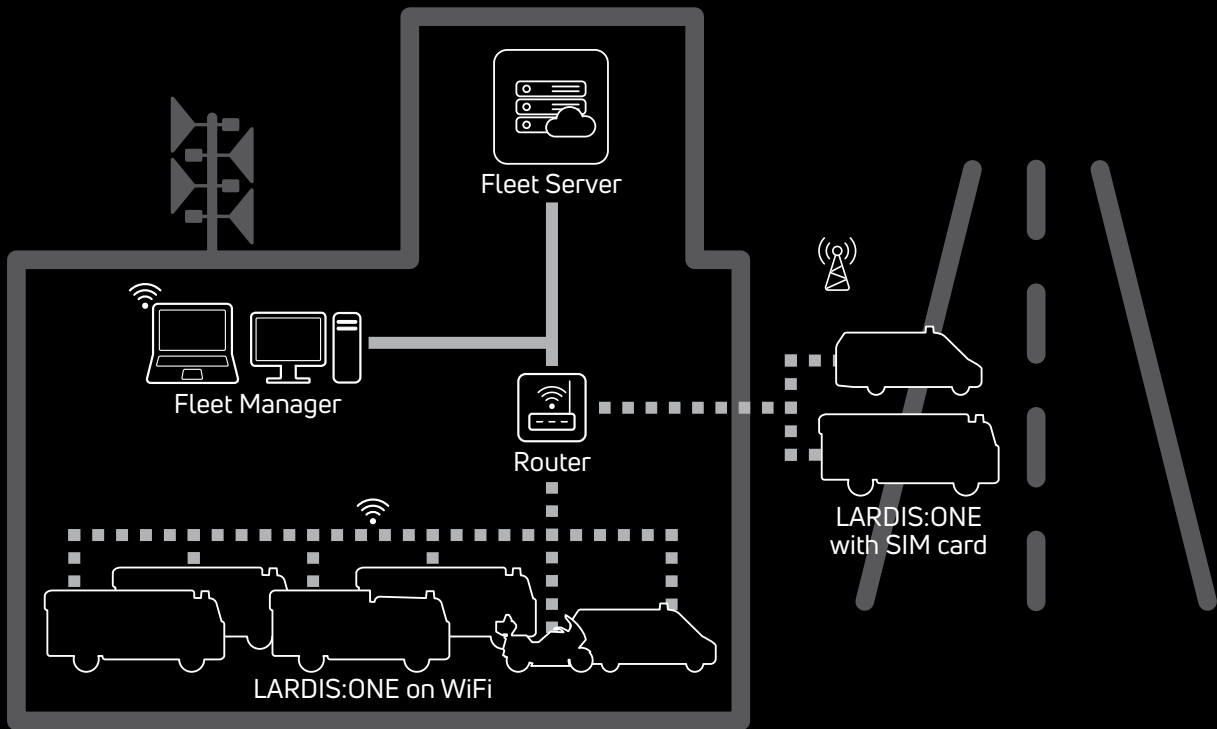

With LARDIS:ONE Fleet Manager, you have your entire fleet under control at all times:

- **Clear display of all vehicles**
Current configuration and software versions, notes and history
- **Group management**
Combine similar vehicles into groups. This allows you to update all vehicles at once with just a few clicks. Individual customisations are no problem at all and are retained when changes are made to the base configuration.
- **Security**
You can use certificates to ensure that your devices can only be changed via fleet management. Tampering is impossible.
- **User management**
If required, you can restrict access to functions and vehicle groups for individual users.

Software

Maps

Base configuration

+

Custom configuration

Fleet Server

WiFi or 4G

Completely wireless

Gone are the days of having to enter each vehicle to access the device.

The LARDIS:ONE Fleet Server detects when a vehicle enters WiFi range and then automatically installs any updates.

Vehicles stationed outside the server building can be connected via VPN.

If the vehicle leaves the WiFi range before updating is finished, the process will continue when it re-enters.

The device will not be updated until the download is complete. This can be initiated by the driver or the control center. Alternatively, an update via 4G is possible.