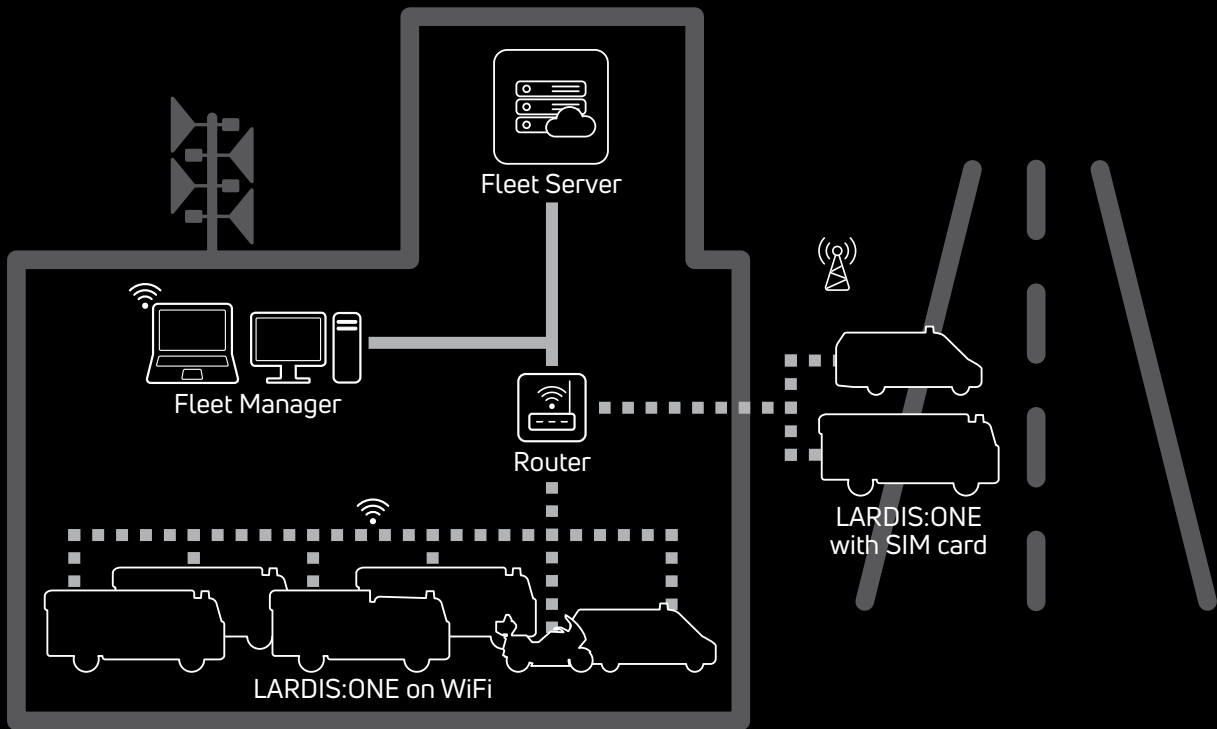

Software

Maps

Fleet Server

WiFi or 4G

## Completely wireless

Gone are the days of having to enter each vehicle to access the device.

The LARDIS:ONE Fleet Server detects when a vehicle enters WiFi range and then automatically installs any updates.

Vehicles stationed outside the server building can be connected via VPN.

If the vehicle leaves the WiFi range before updating is finished, the process will continue when it re-enters.

The device will not be updated until the download is complete. This can be initiated by the driver or the control center. Alternatively, an update via 4G is possible.