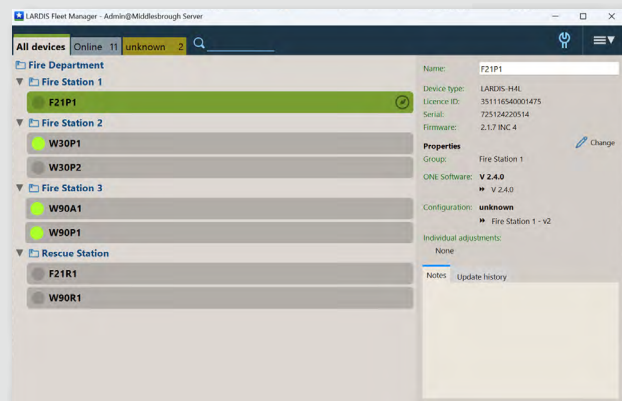

Everything at a glance

With LARDIS:ONE Fleet Manager, you have your entire fleet under control at all times:

- **Clear display of all vehicles**
  Current configuration and software versions, notes and history
- **Group management**
  Combine similar vehicles into groups. This allows you to update all vehicles at once with just a few clicks. Individual customisations are no problem at all and are retained when changes are made to the base configuration.
- **Security**
  You can use certificates to ensure that your devices can only be changed via fleet management. Tampering is impossible.
- **User management**
  If required, you can restrict access to functions and vehicle groups for individual users.