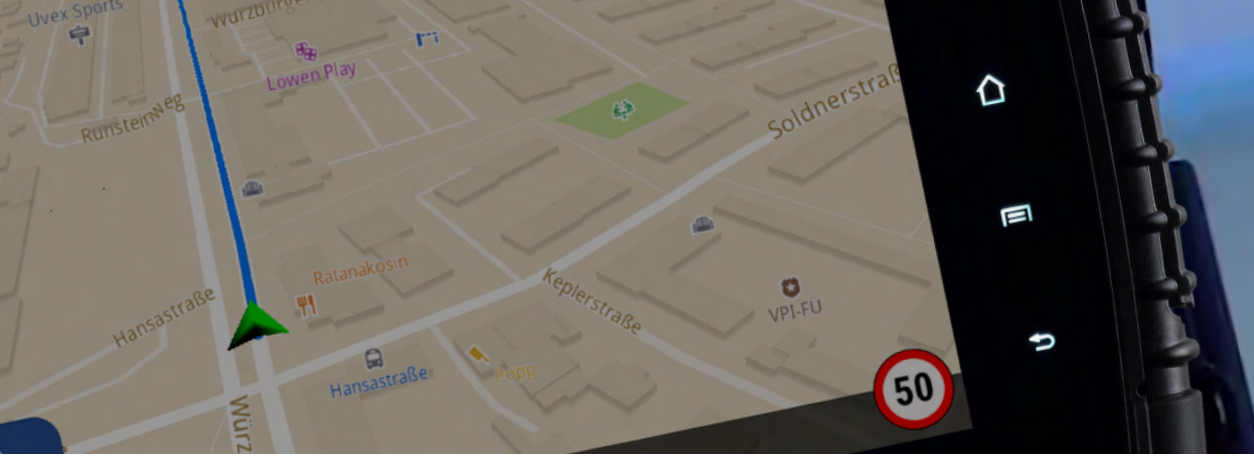

State-of-the-art control of TETRA-BOS radios

Navigation

Transmit destinations and information from the control centre directly to the navigation system via TETRA radio

Advanced Status Handling

Status selection directly in the main screen

Current status always visible

Multiple target addresses possible

Additional Benefits

- Direct radio connection via PEI without additional box
- Extremely short startup time
- Receive messages also during stand-by
- Capacitive touchscreen for maximum operating comfort
- High legibility due to high-resolution 7" screen
- Large control and display elements
- Compatible with all major TETRA-BOS radios of all manufacturers

DMO/TMO operating mode switching and encryption controls.

Navigation View

Keep an eye on the current radio status at all times, even during active navigation. In addition, incoming messages are always clearly displayed.